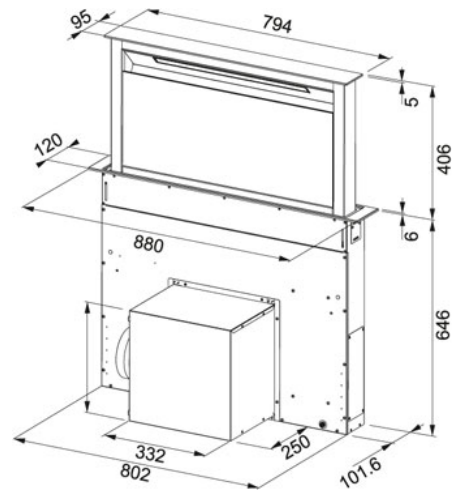

Downdraft FDW 908 IB XS Stainless Steel-Black |

110.0365.588

FAMILY : Hoods | SERIE : Downdraft | MODEL : FDW 908 IB XS | FINISH : Stainless Steel-Black | INSTALLATION TYPE : Hidden

For those who want the ultimate in minimalist design, the Franke Downdraft hood is the perfect option. The hood is positioned behind the hob and rises from the worktop at the touch of a button. The Downdraft hood is an extremely attractive feature in any kitchen yet allows for an unobtrusive, subtle kitchen style. The motor for the hood is situated in the cabinet underneath the hob which can be vented through an external way, or set up in recirculatory mode.

TECHNICAL DATA

Energy Efficiency Class	B
Hood Type	Downdraft
Capacity Int.	670 m3/h
Capacity Max.	420 m3/h
Capacity Min.	160 m3/h
Noiselevel DIN EN 60704-3 Int.	69 dB(A)
Noiselevel DIN EN 60704-3 Max.	57 dB(A)
Noiselevel DIN EN 60704-3 Min.	38 dB(A)
Type of Controls	Electronic touch control
Outlet tube diameter	Ø 150 mm
Charcoal filter	Not included
Remarks	Can be mounted either from the top or from the bottom of the worktop. The motor can be fixed in both sides and rotated of 90° for a total